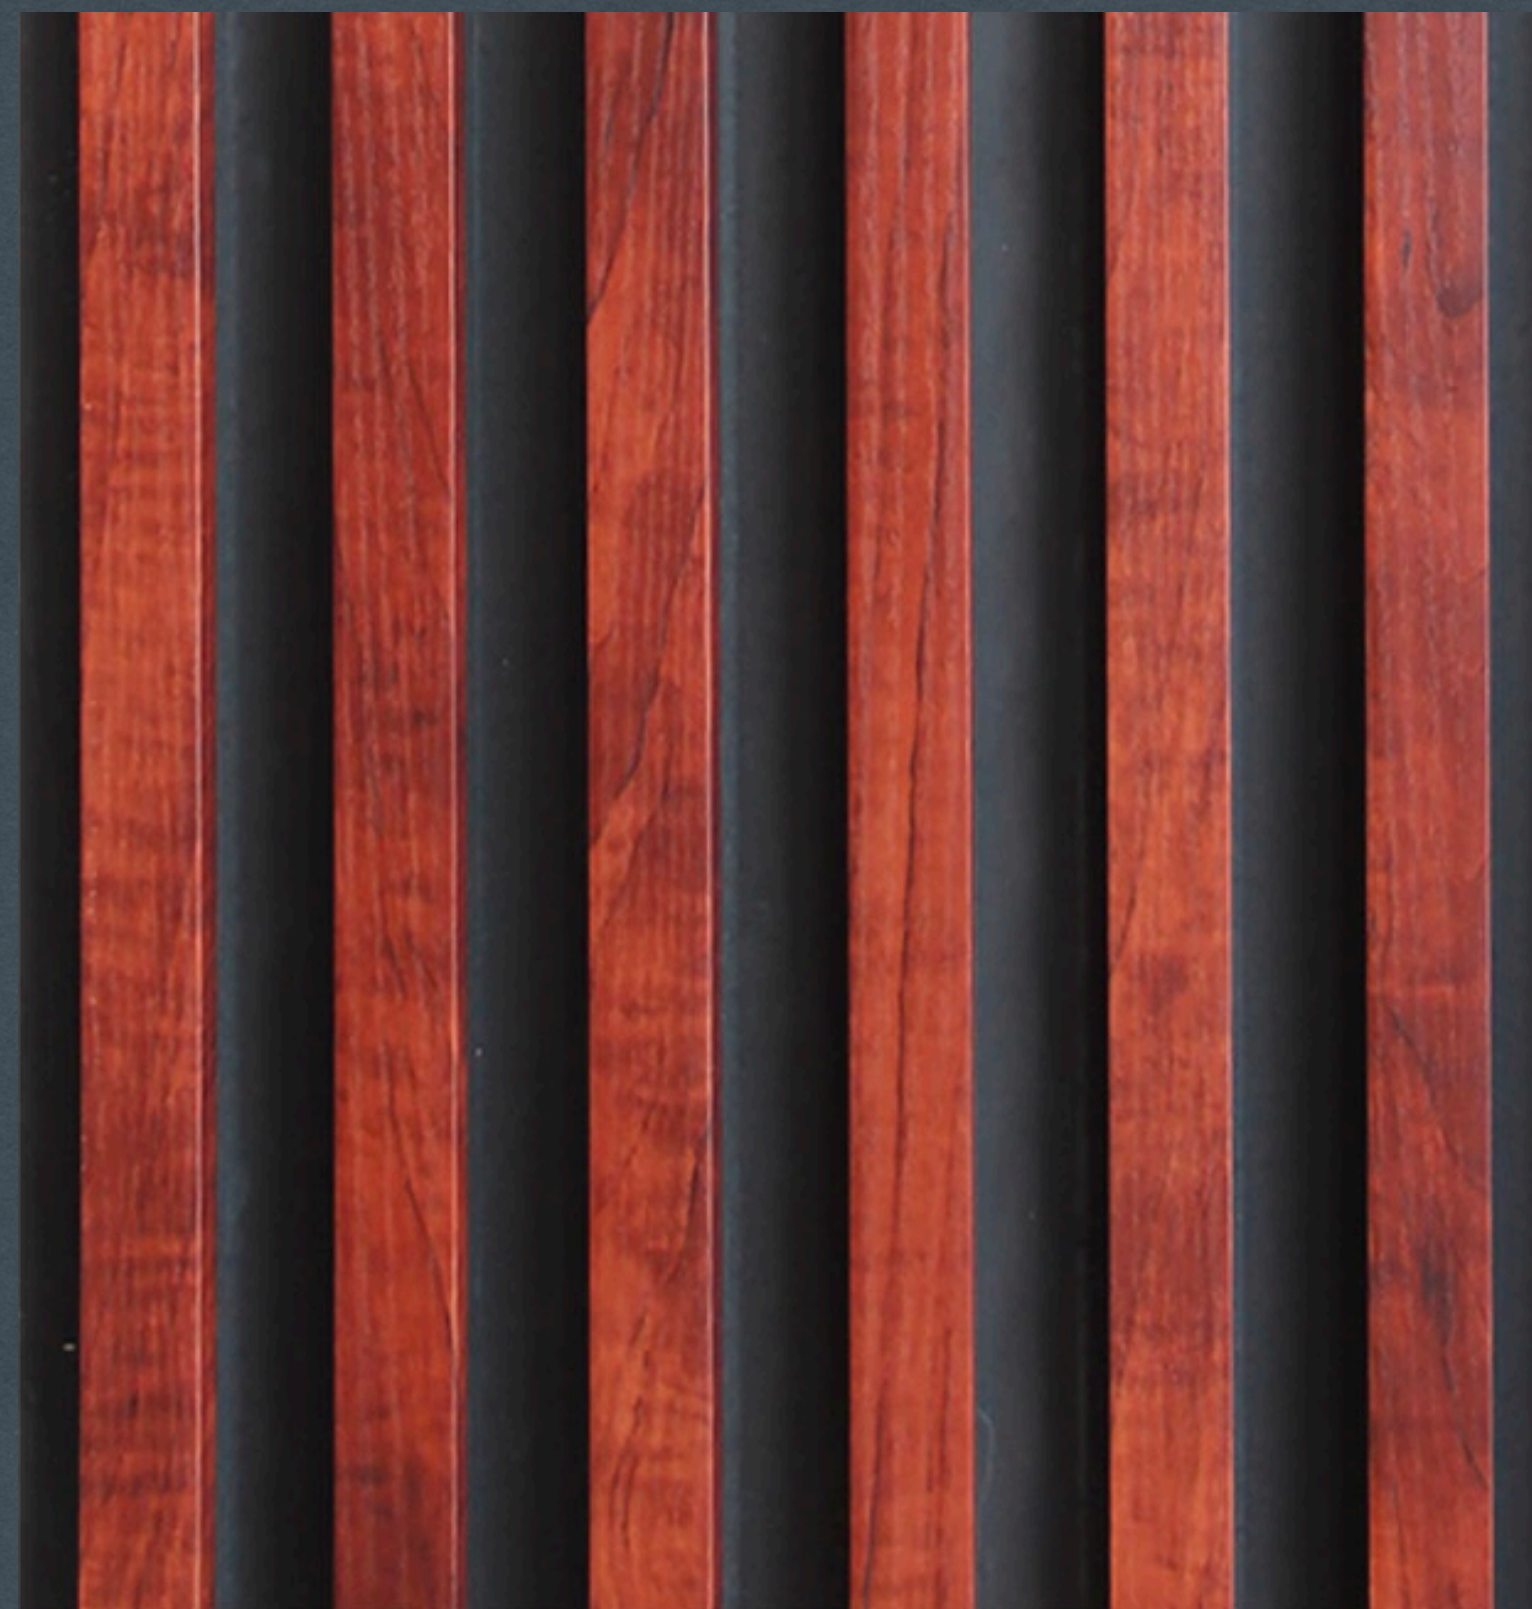

FASHION COLLECTION BICOLOR

ZK 125