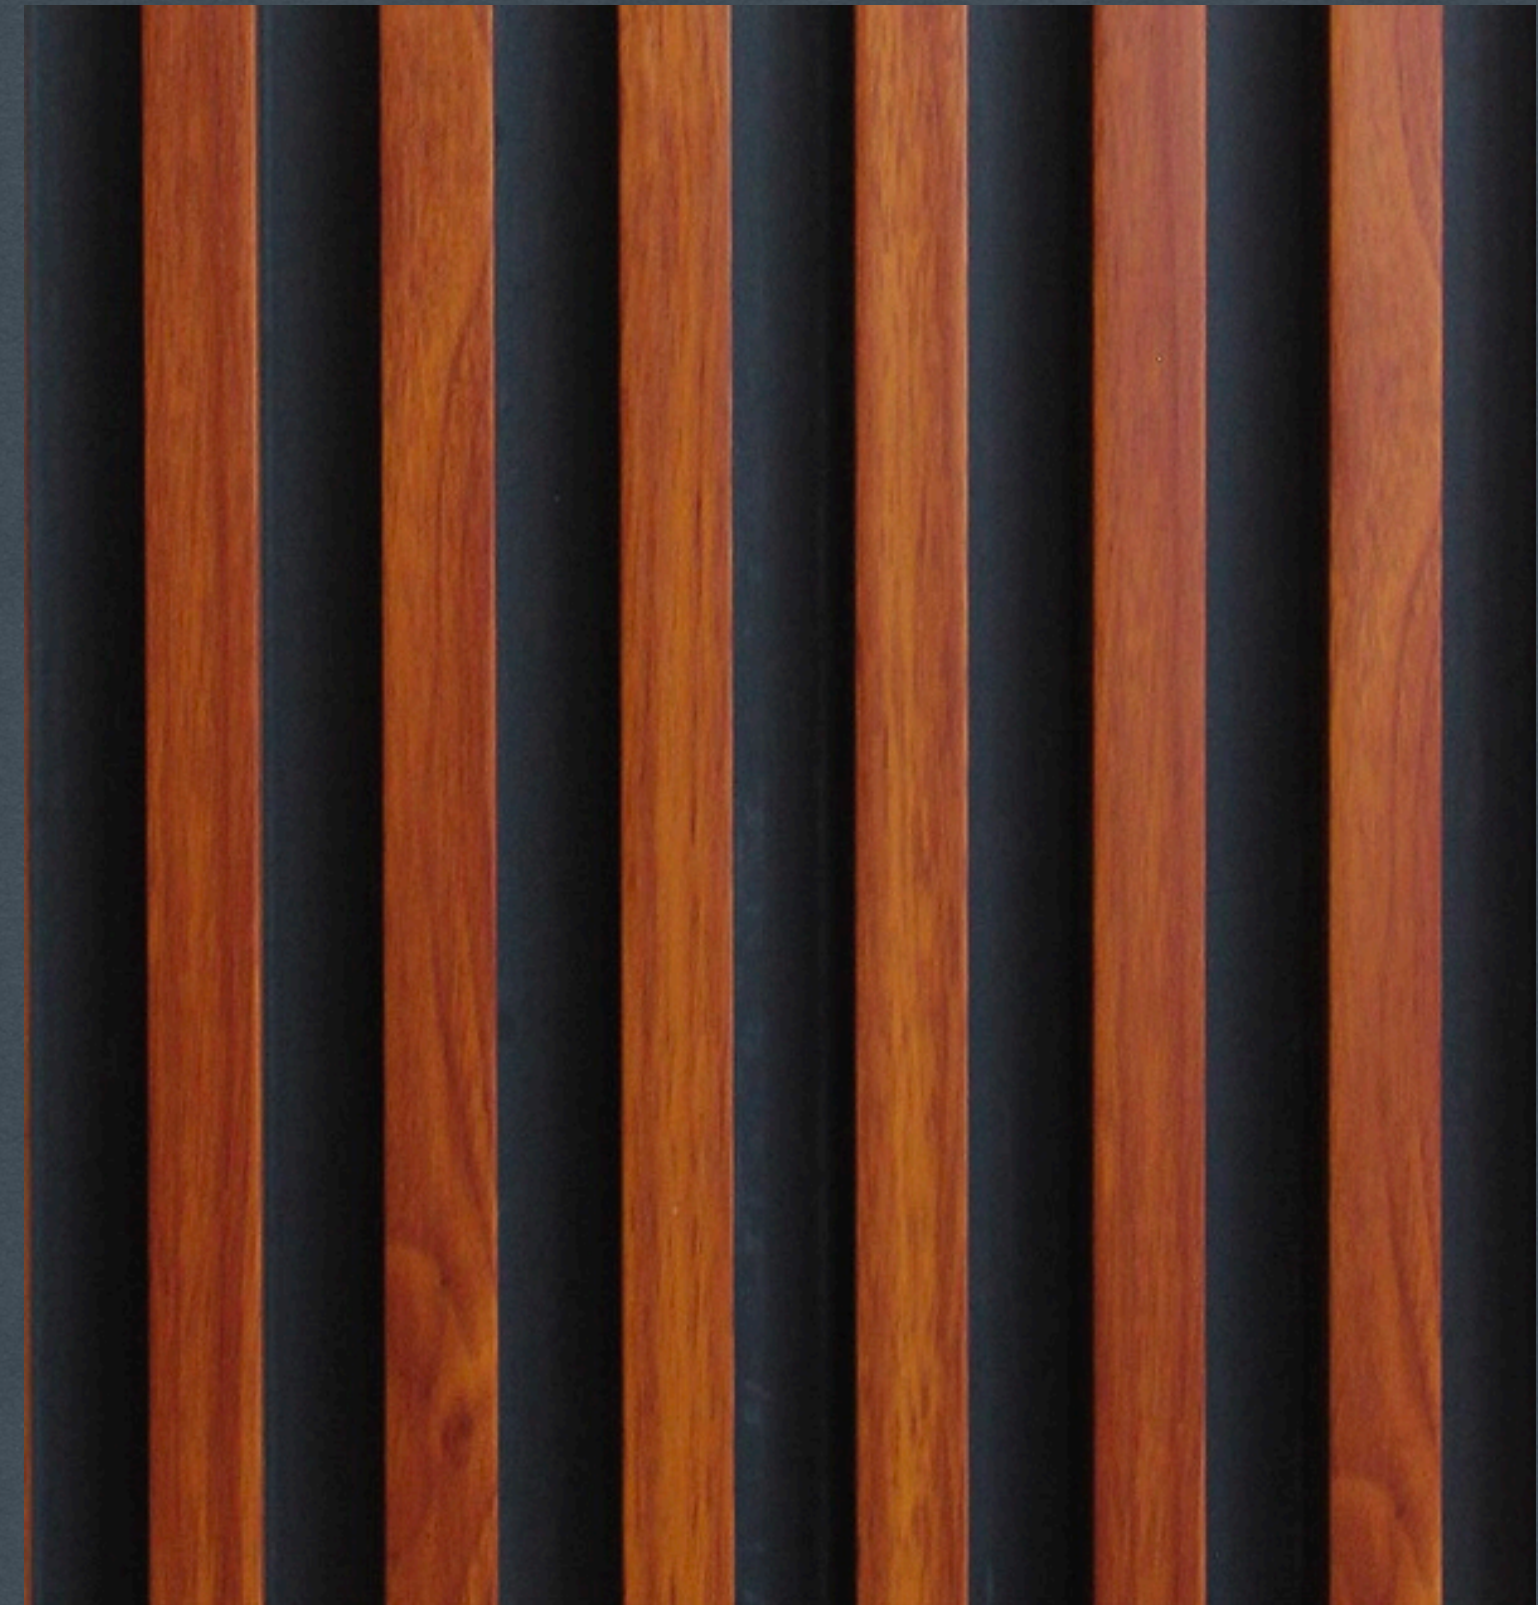

FASHION COLLECTION BICOLOR

ZK 103