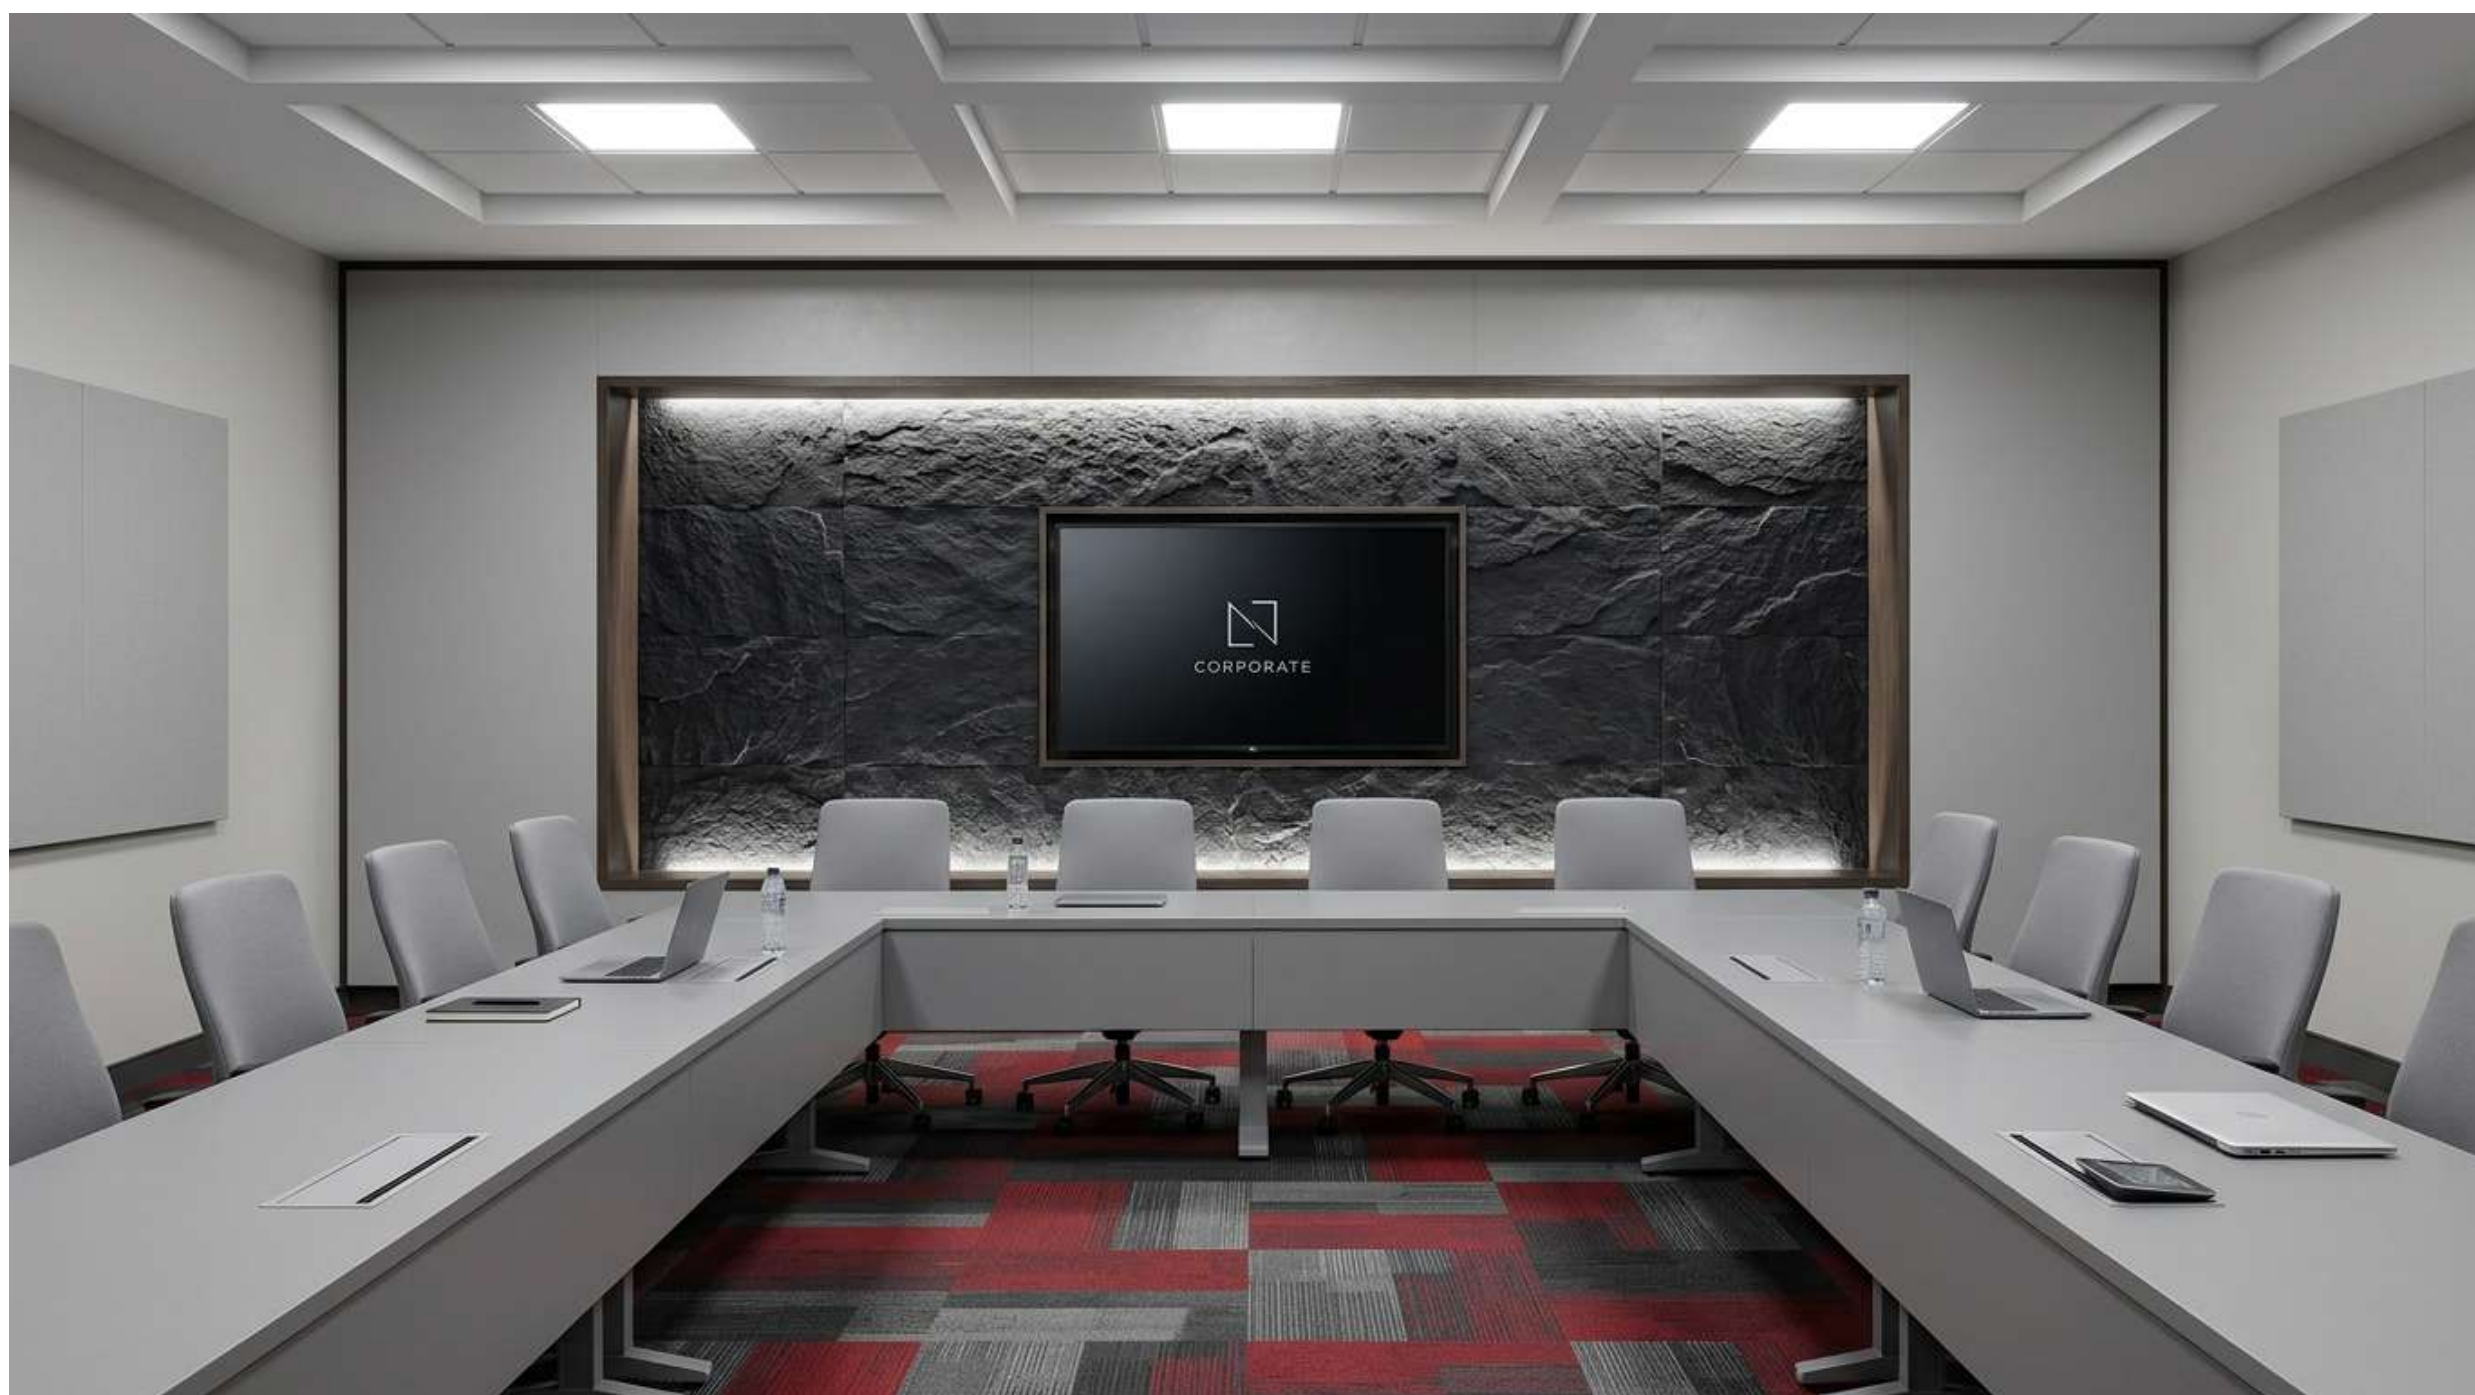

DARK BLACK 6